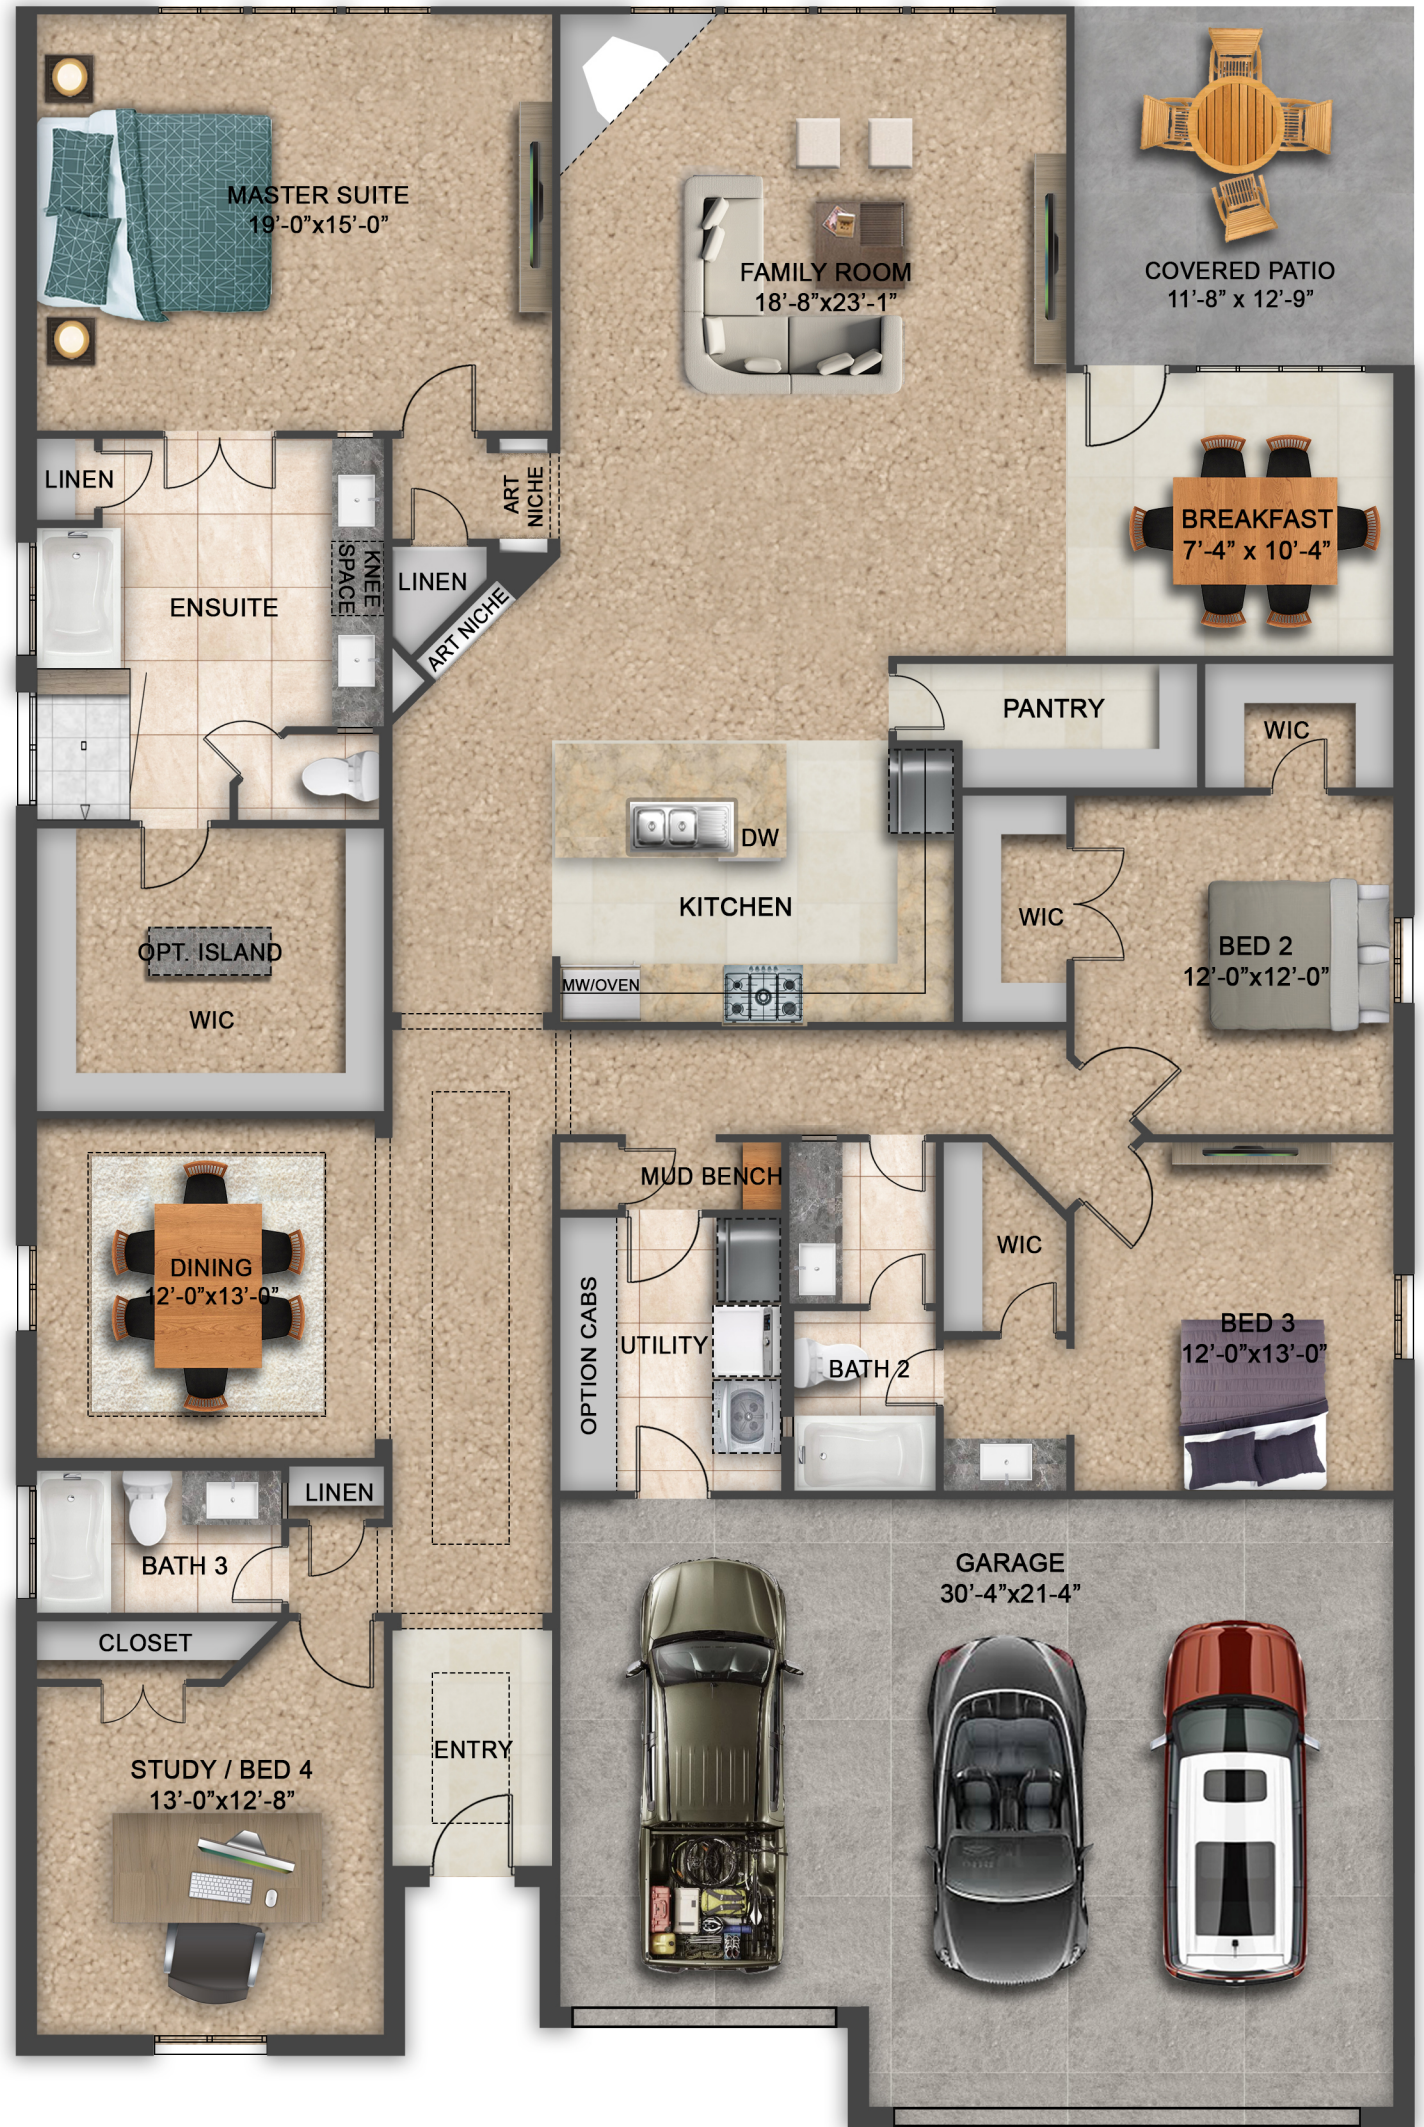

OPTIONAL BONUS ROOM

MAIN LEVEL

FIRST FLOOR SQ. FT. : 2847
 OPT. BONUS SQ. FT. : 437