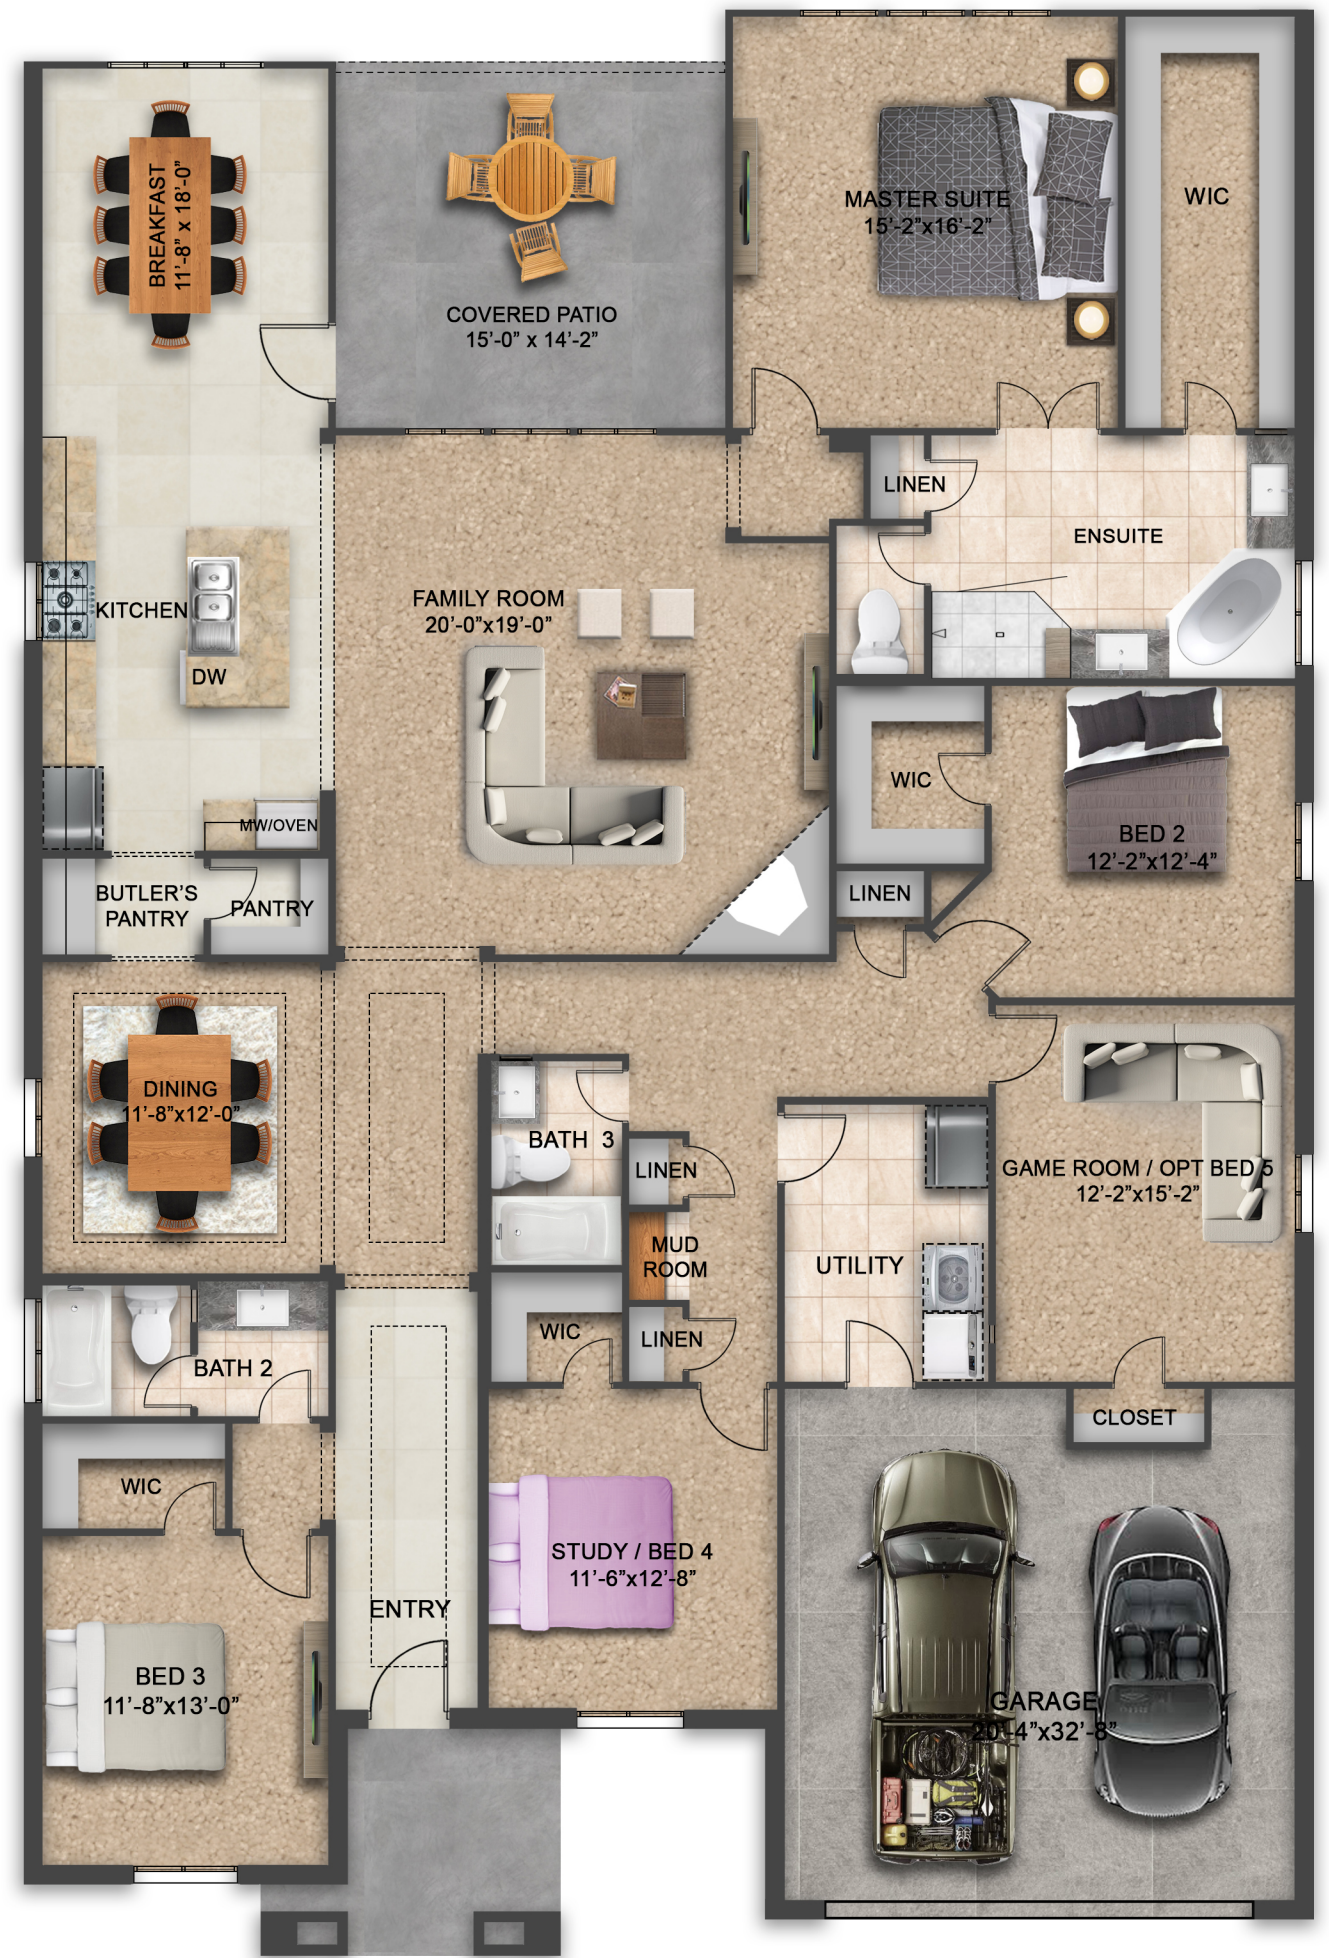

OPTIONAL BONUS ROOM

MAIN LEVEL

FIRST FLOOR SQ. FT. : 2858

OPT. BONUS SQ. FT. : 556